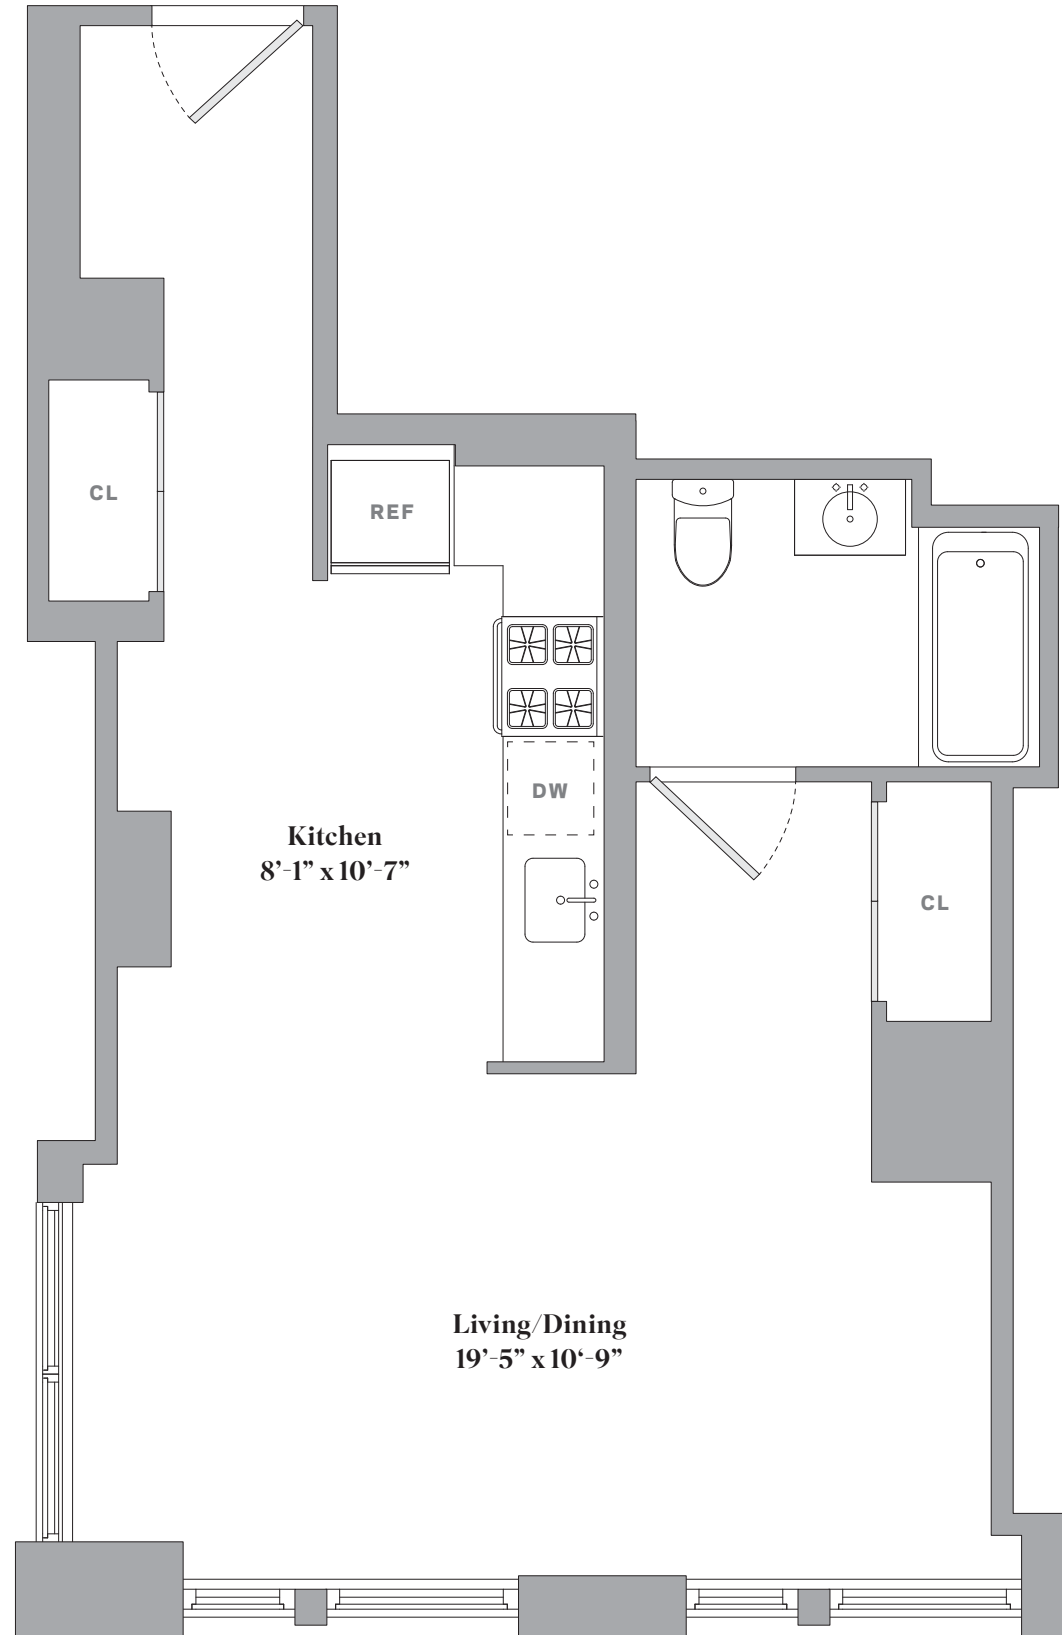

Residence F, Floors 33-43

**STUDIO
ONE BATHROOM**

Leasing Office
250 ASHLAND PLACE
BROOKLYN, NY 11217
718.734.0800

LEASING@THEASHLANDBK.COM
THEASHLANDBK.COM

The Ashland

All dimensions are approximate and subject to normal construction variances and tolerances.